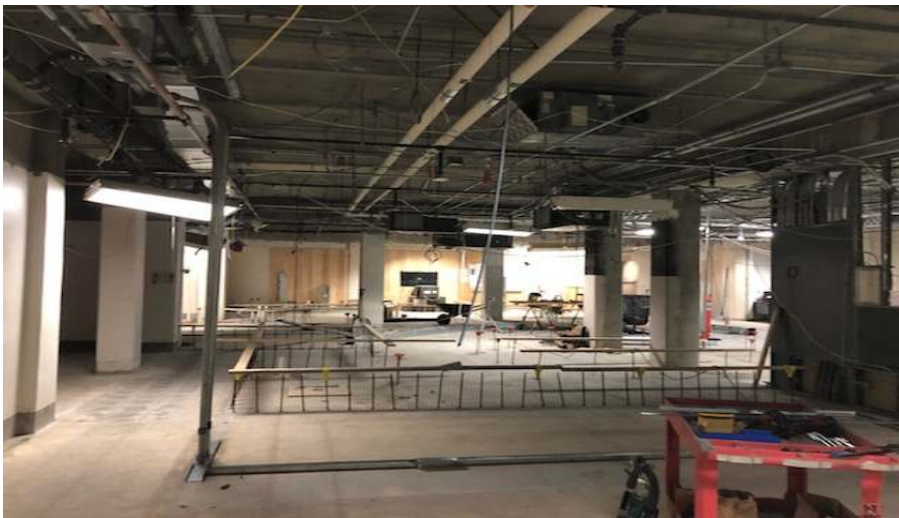

Main Entry – February

Main Entry - Now

Public Hallway

Main Floor – February

Main Floor – Control Room

Main Floor - September

Main Floor – October

Pod 1C – Dorm Style

Pod 1A

Pod 1B

Pod Shower (& chase)

Pod Toilets and Sinks – Pod 1C

Program Room

Interview Room

Basement – March

Basement - October