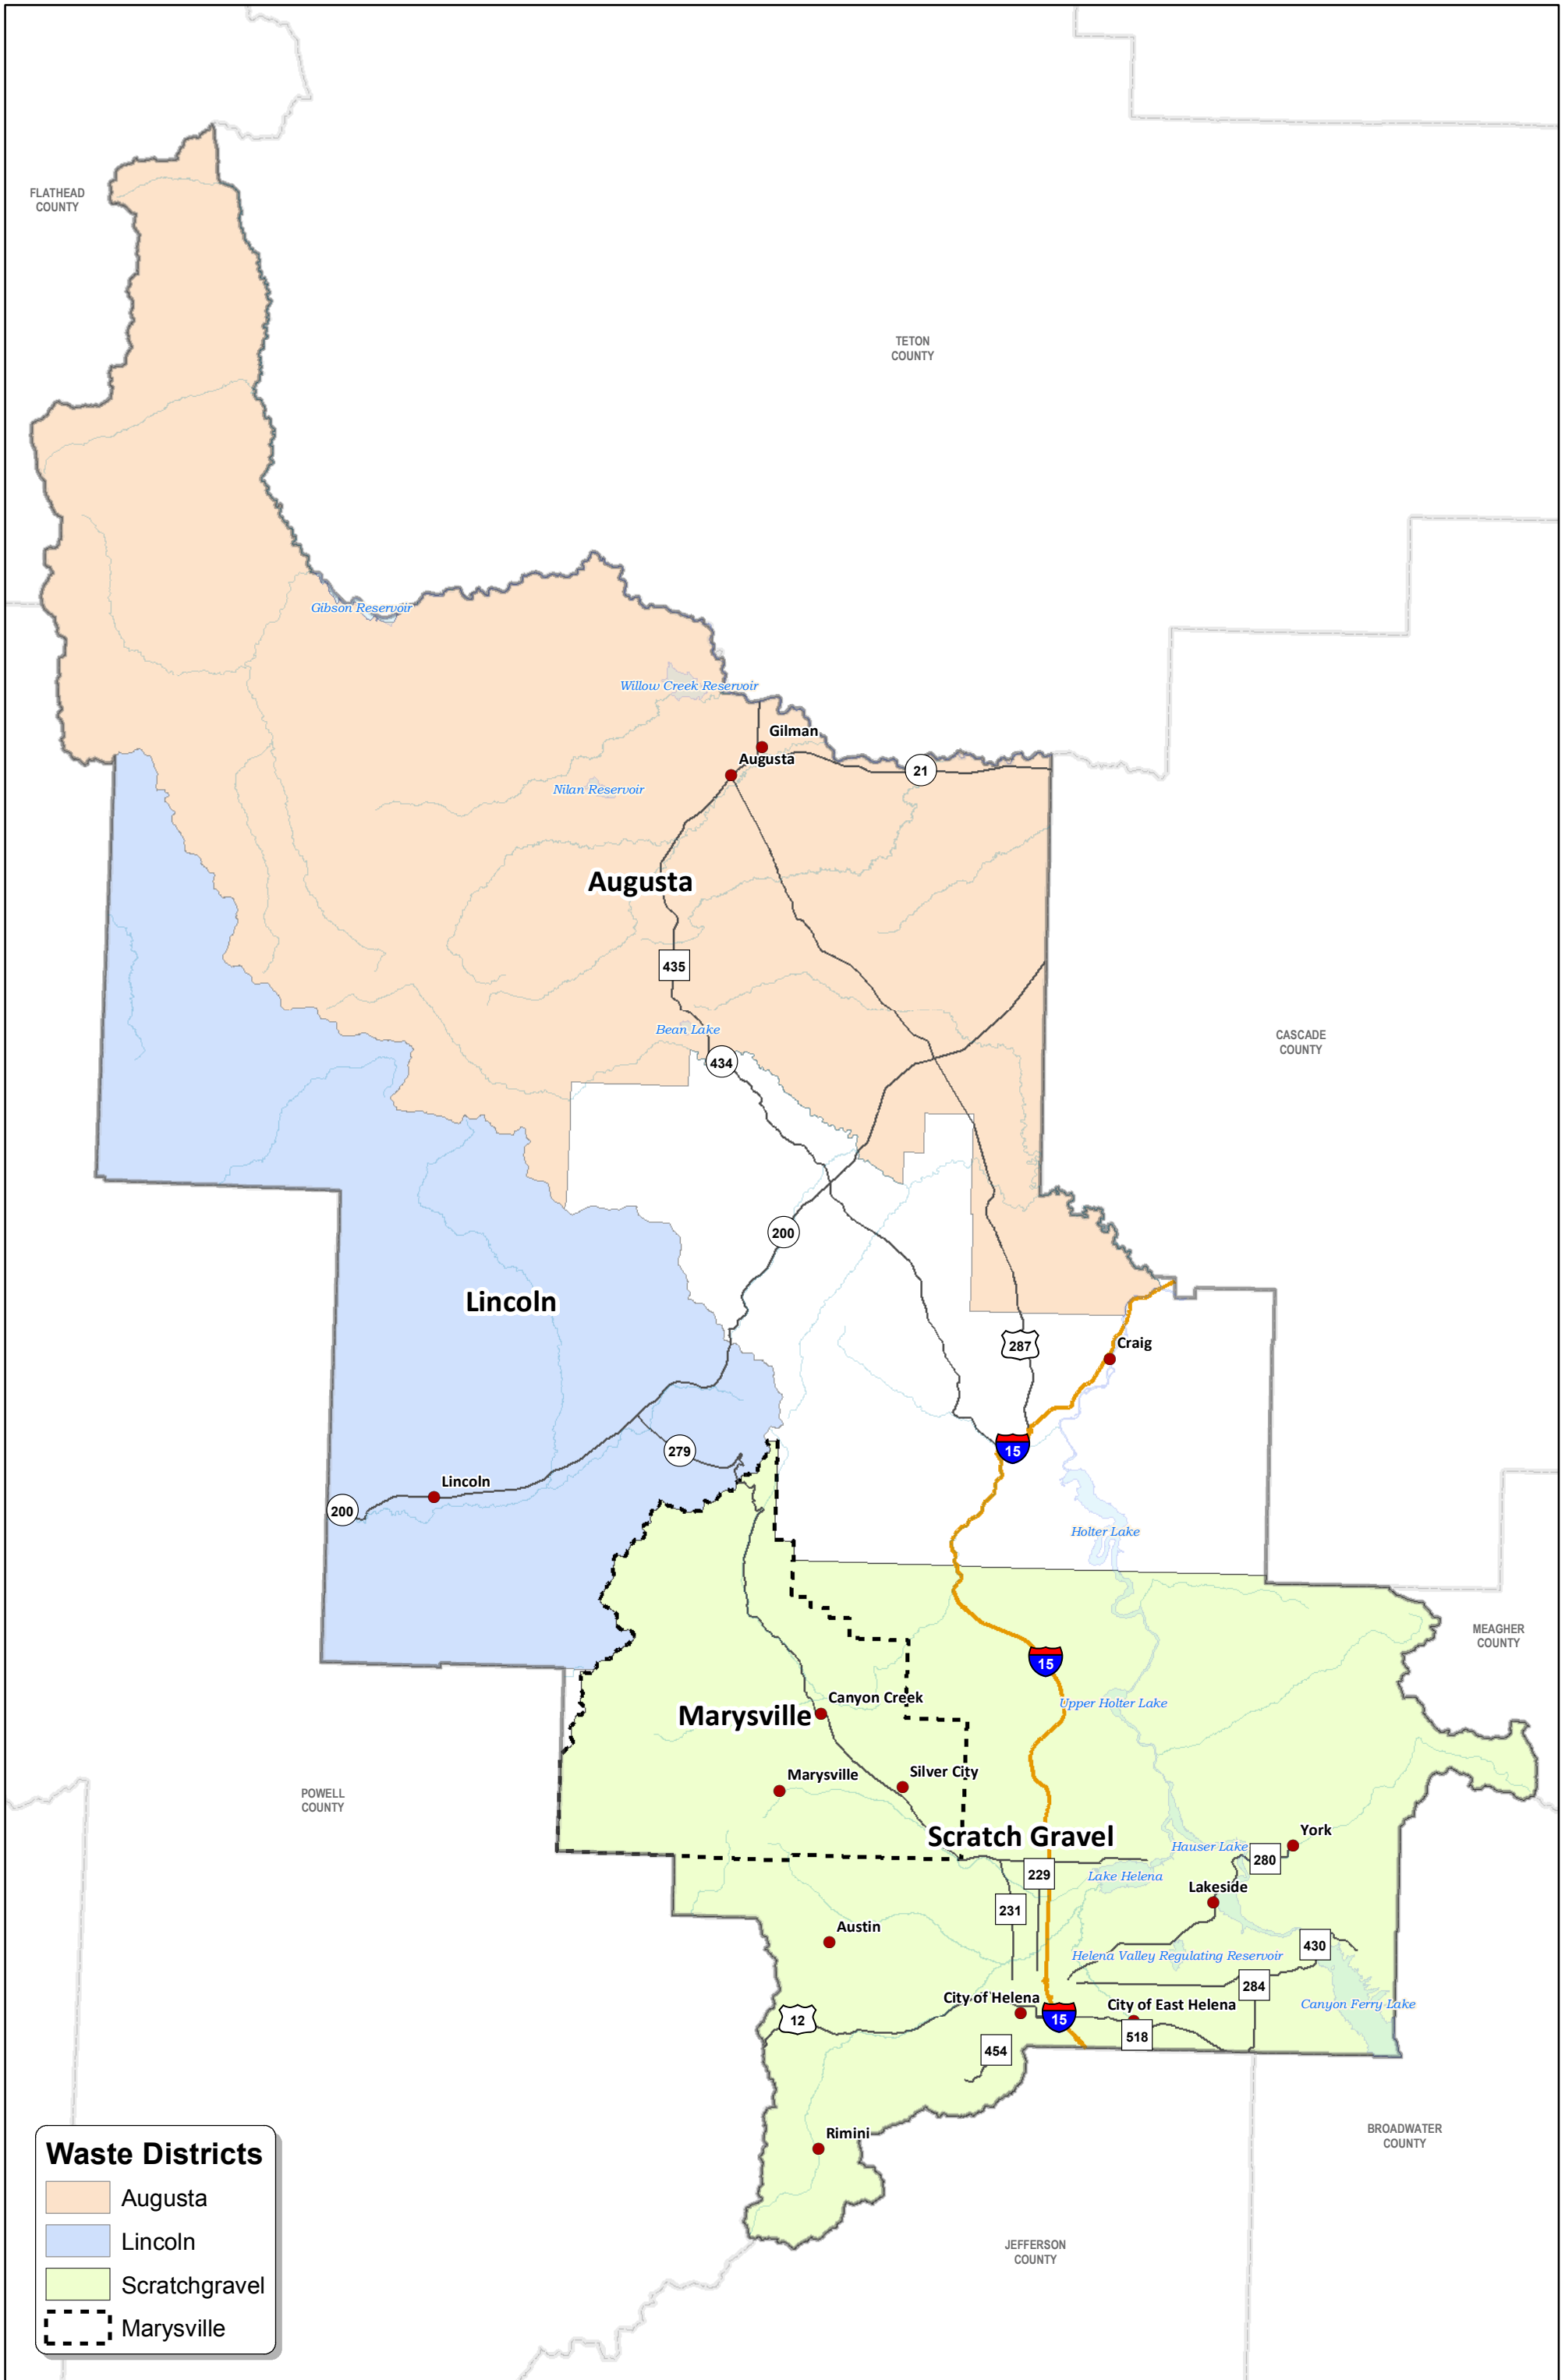

# Lewis and Clark County Solid Waste Districts

**Waste Districts**

- Augusta
- Lincoln
- Scratchgravel
- Marysville