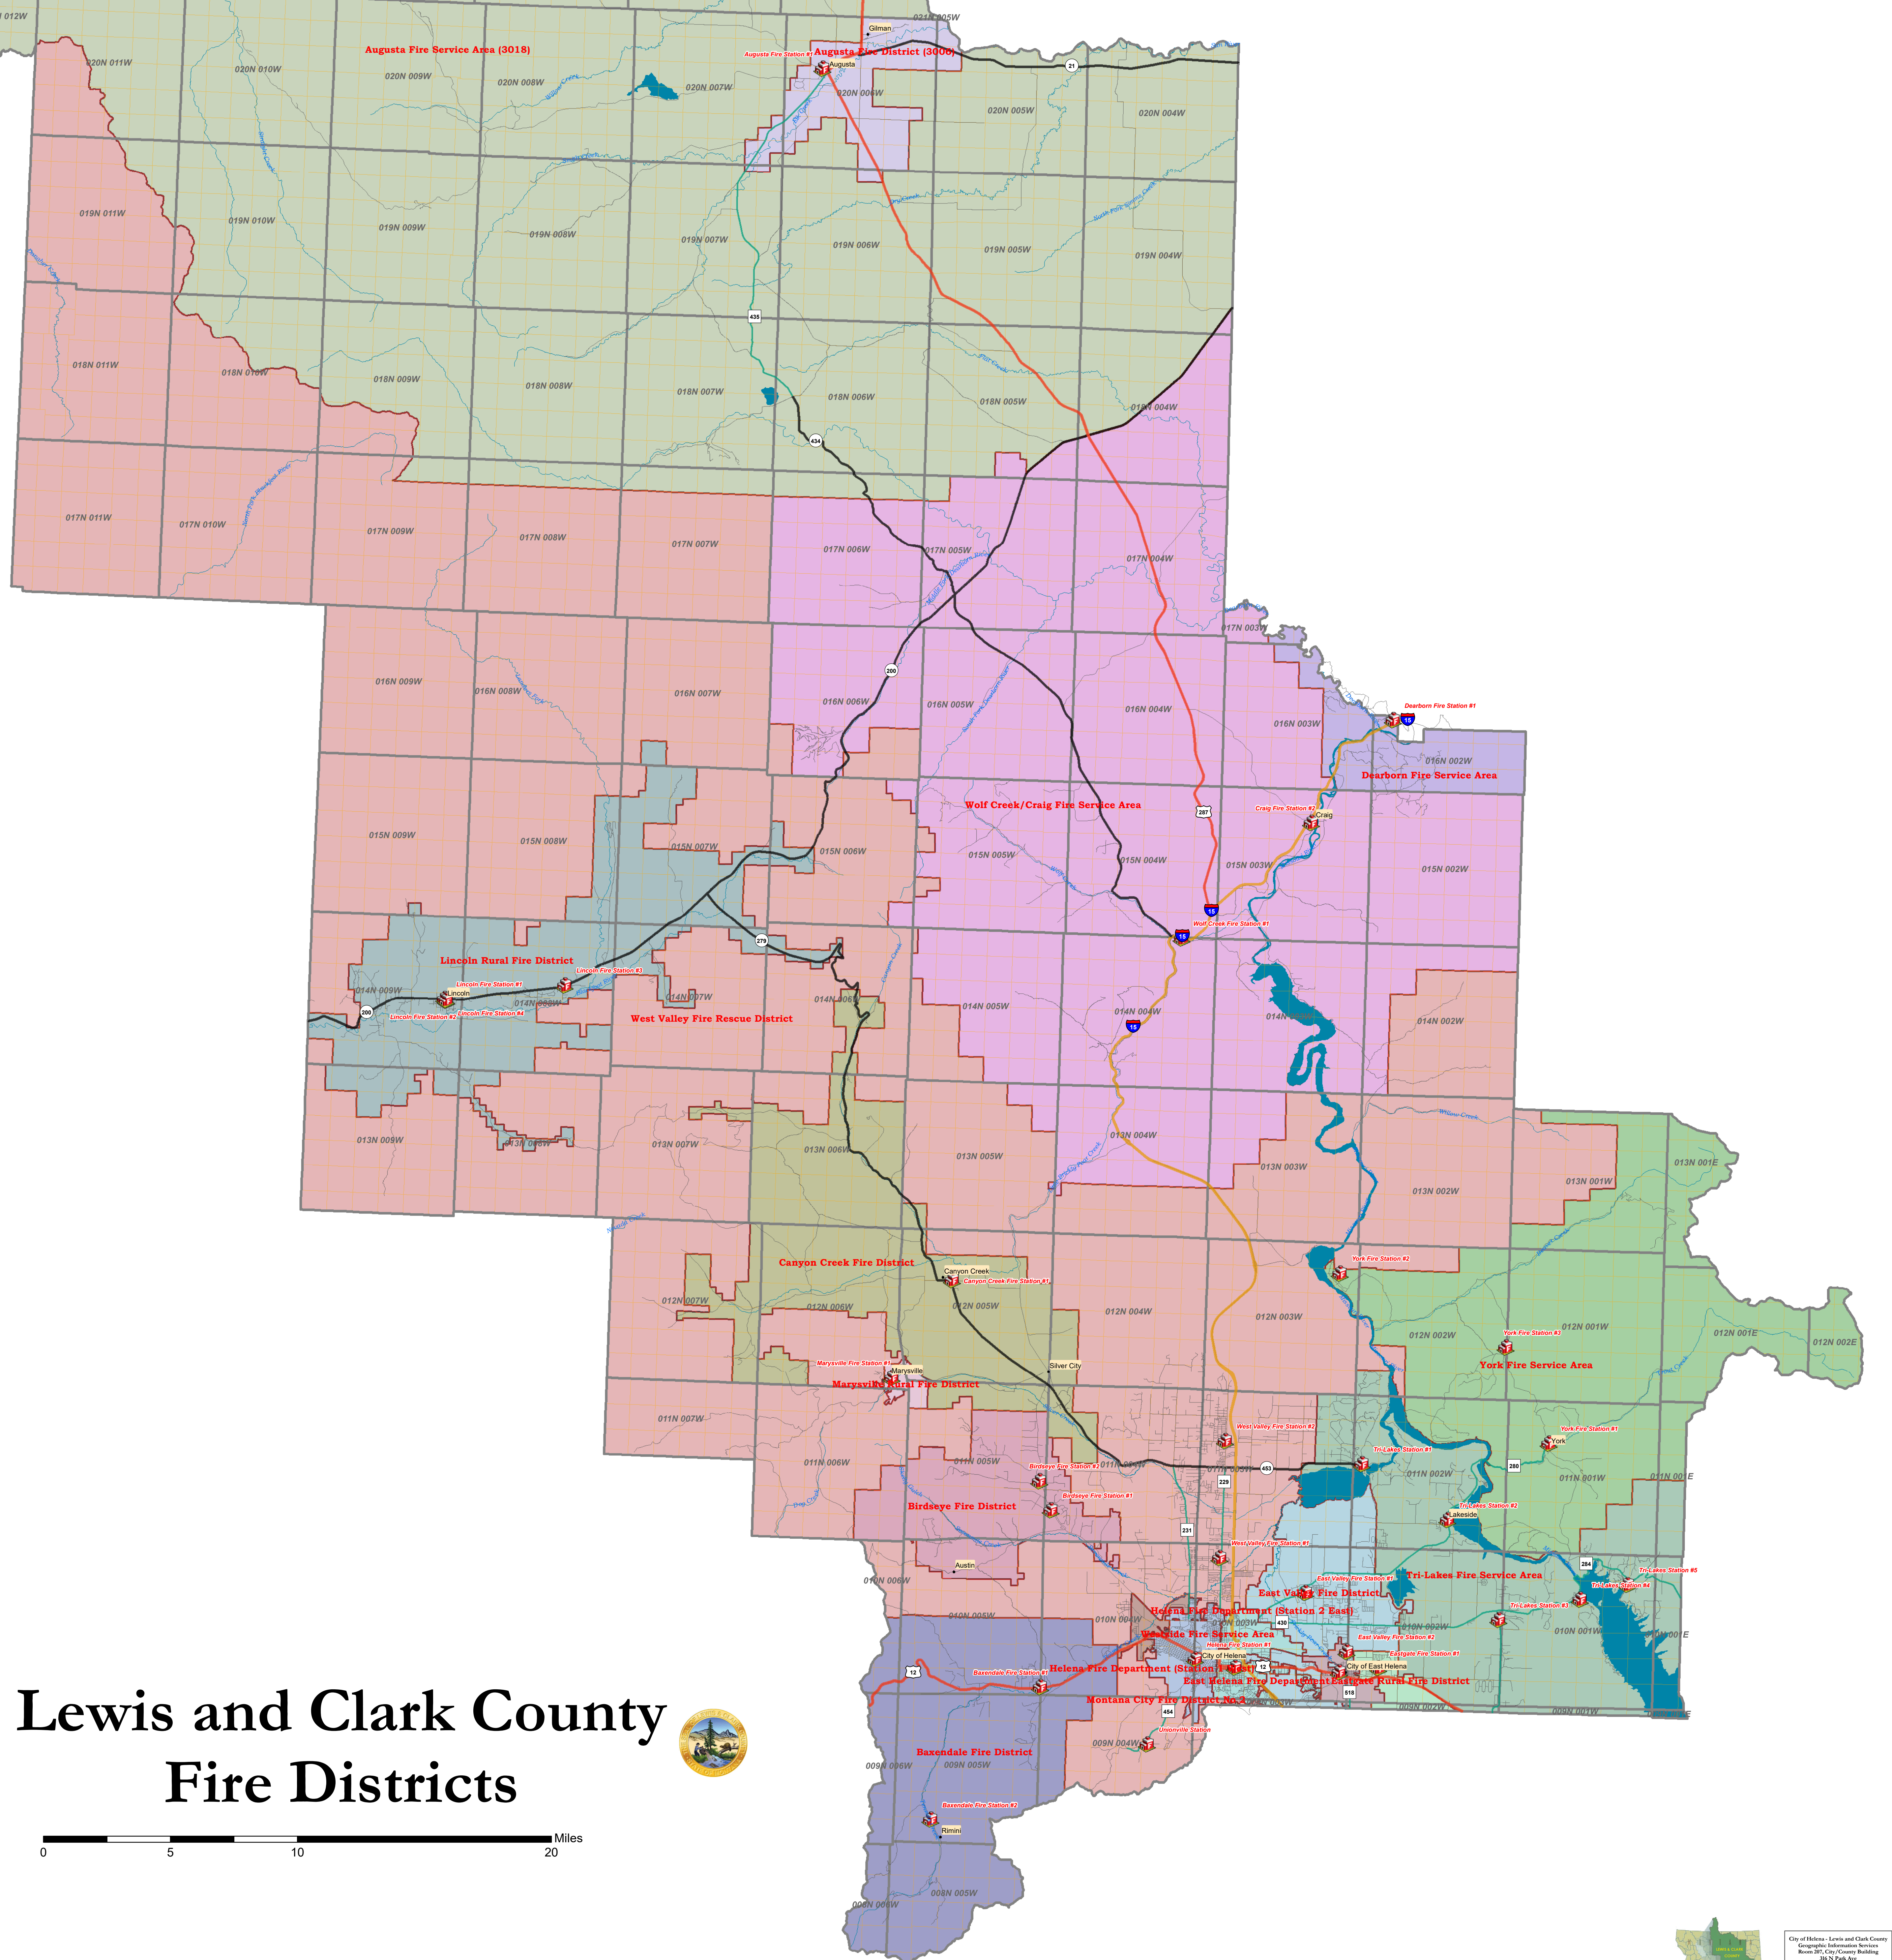

Helena Valley

Lewis and Clark County Fire Districts