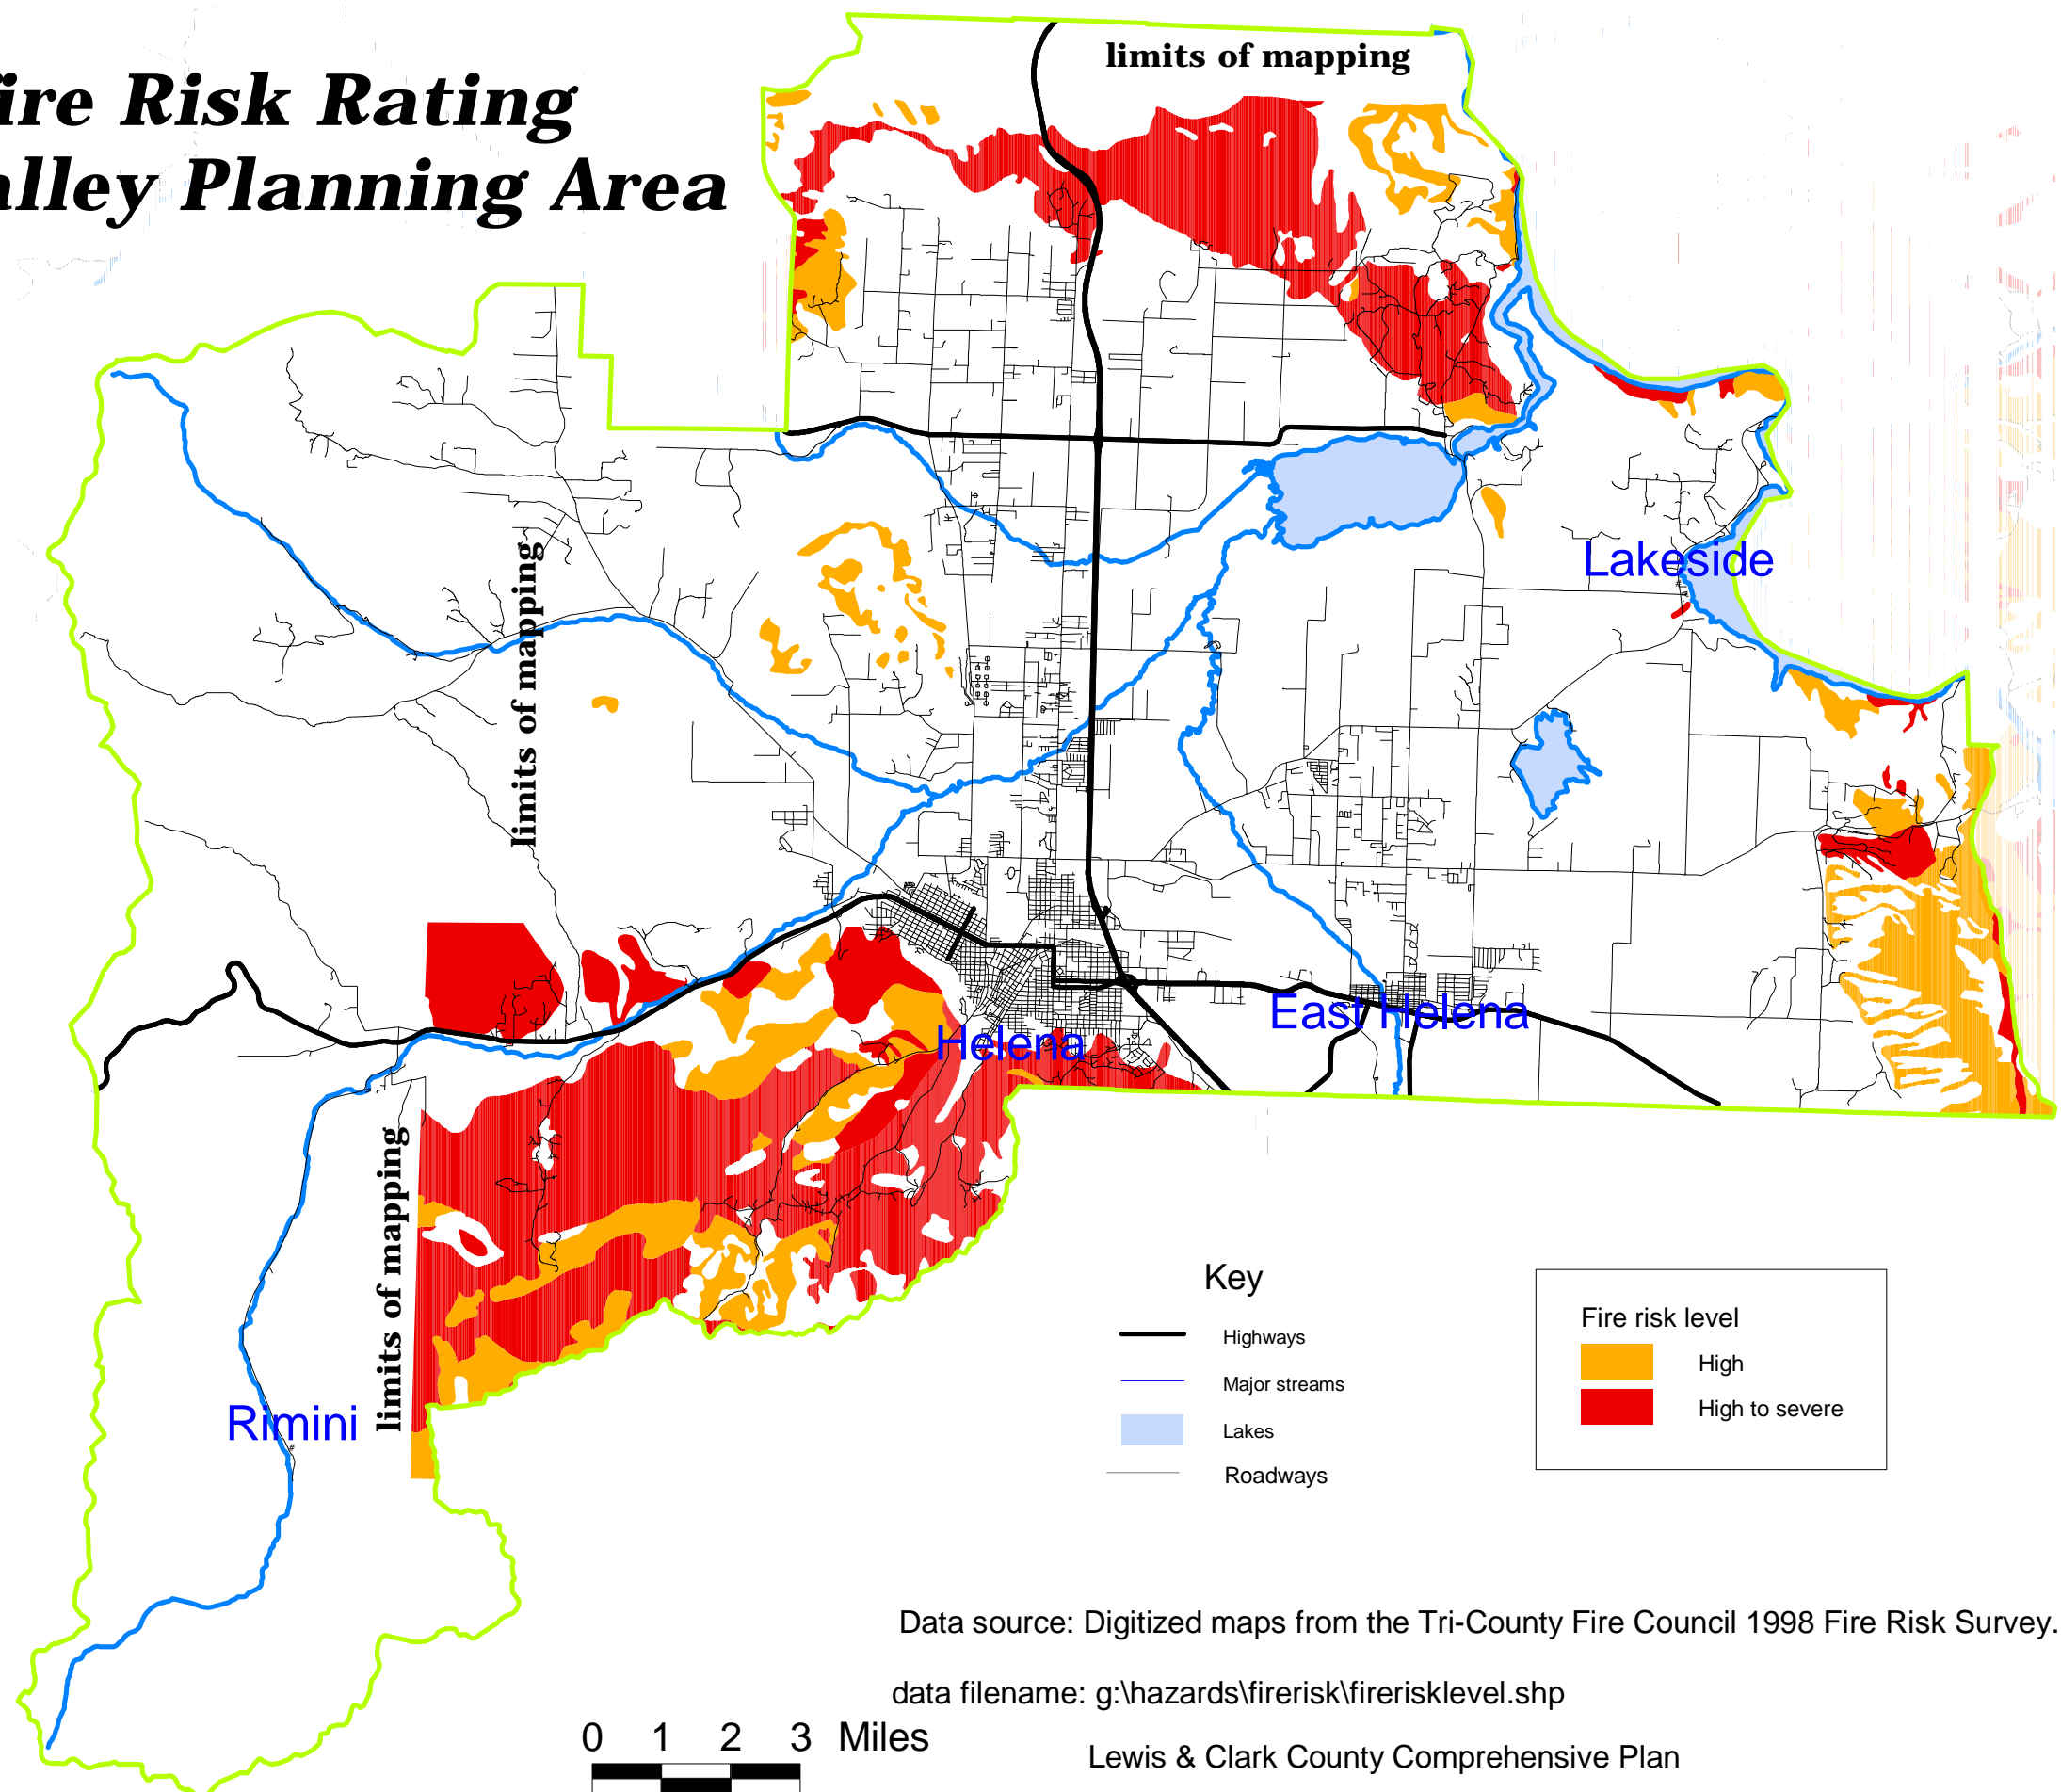

# Wildfire Risk Rating Helena Valley Planning Area

**Key**

- Highways
- Major streams
- Lakes
- Roadways

**Fire risk level**

- High
- High to severe

Data source: Digitized maps from the Tri-County Fire Council 1998 Fire Risk Survey.  
data filename: g:\hazards\firerisk\firerisklevel.shp