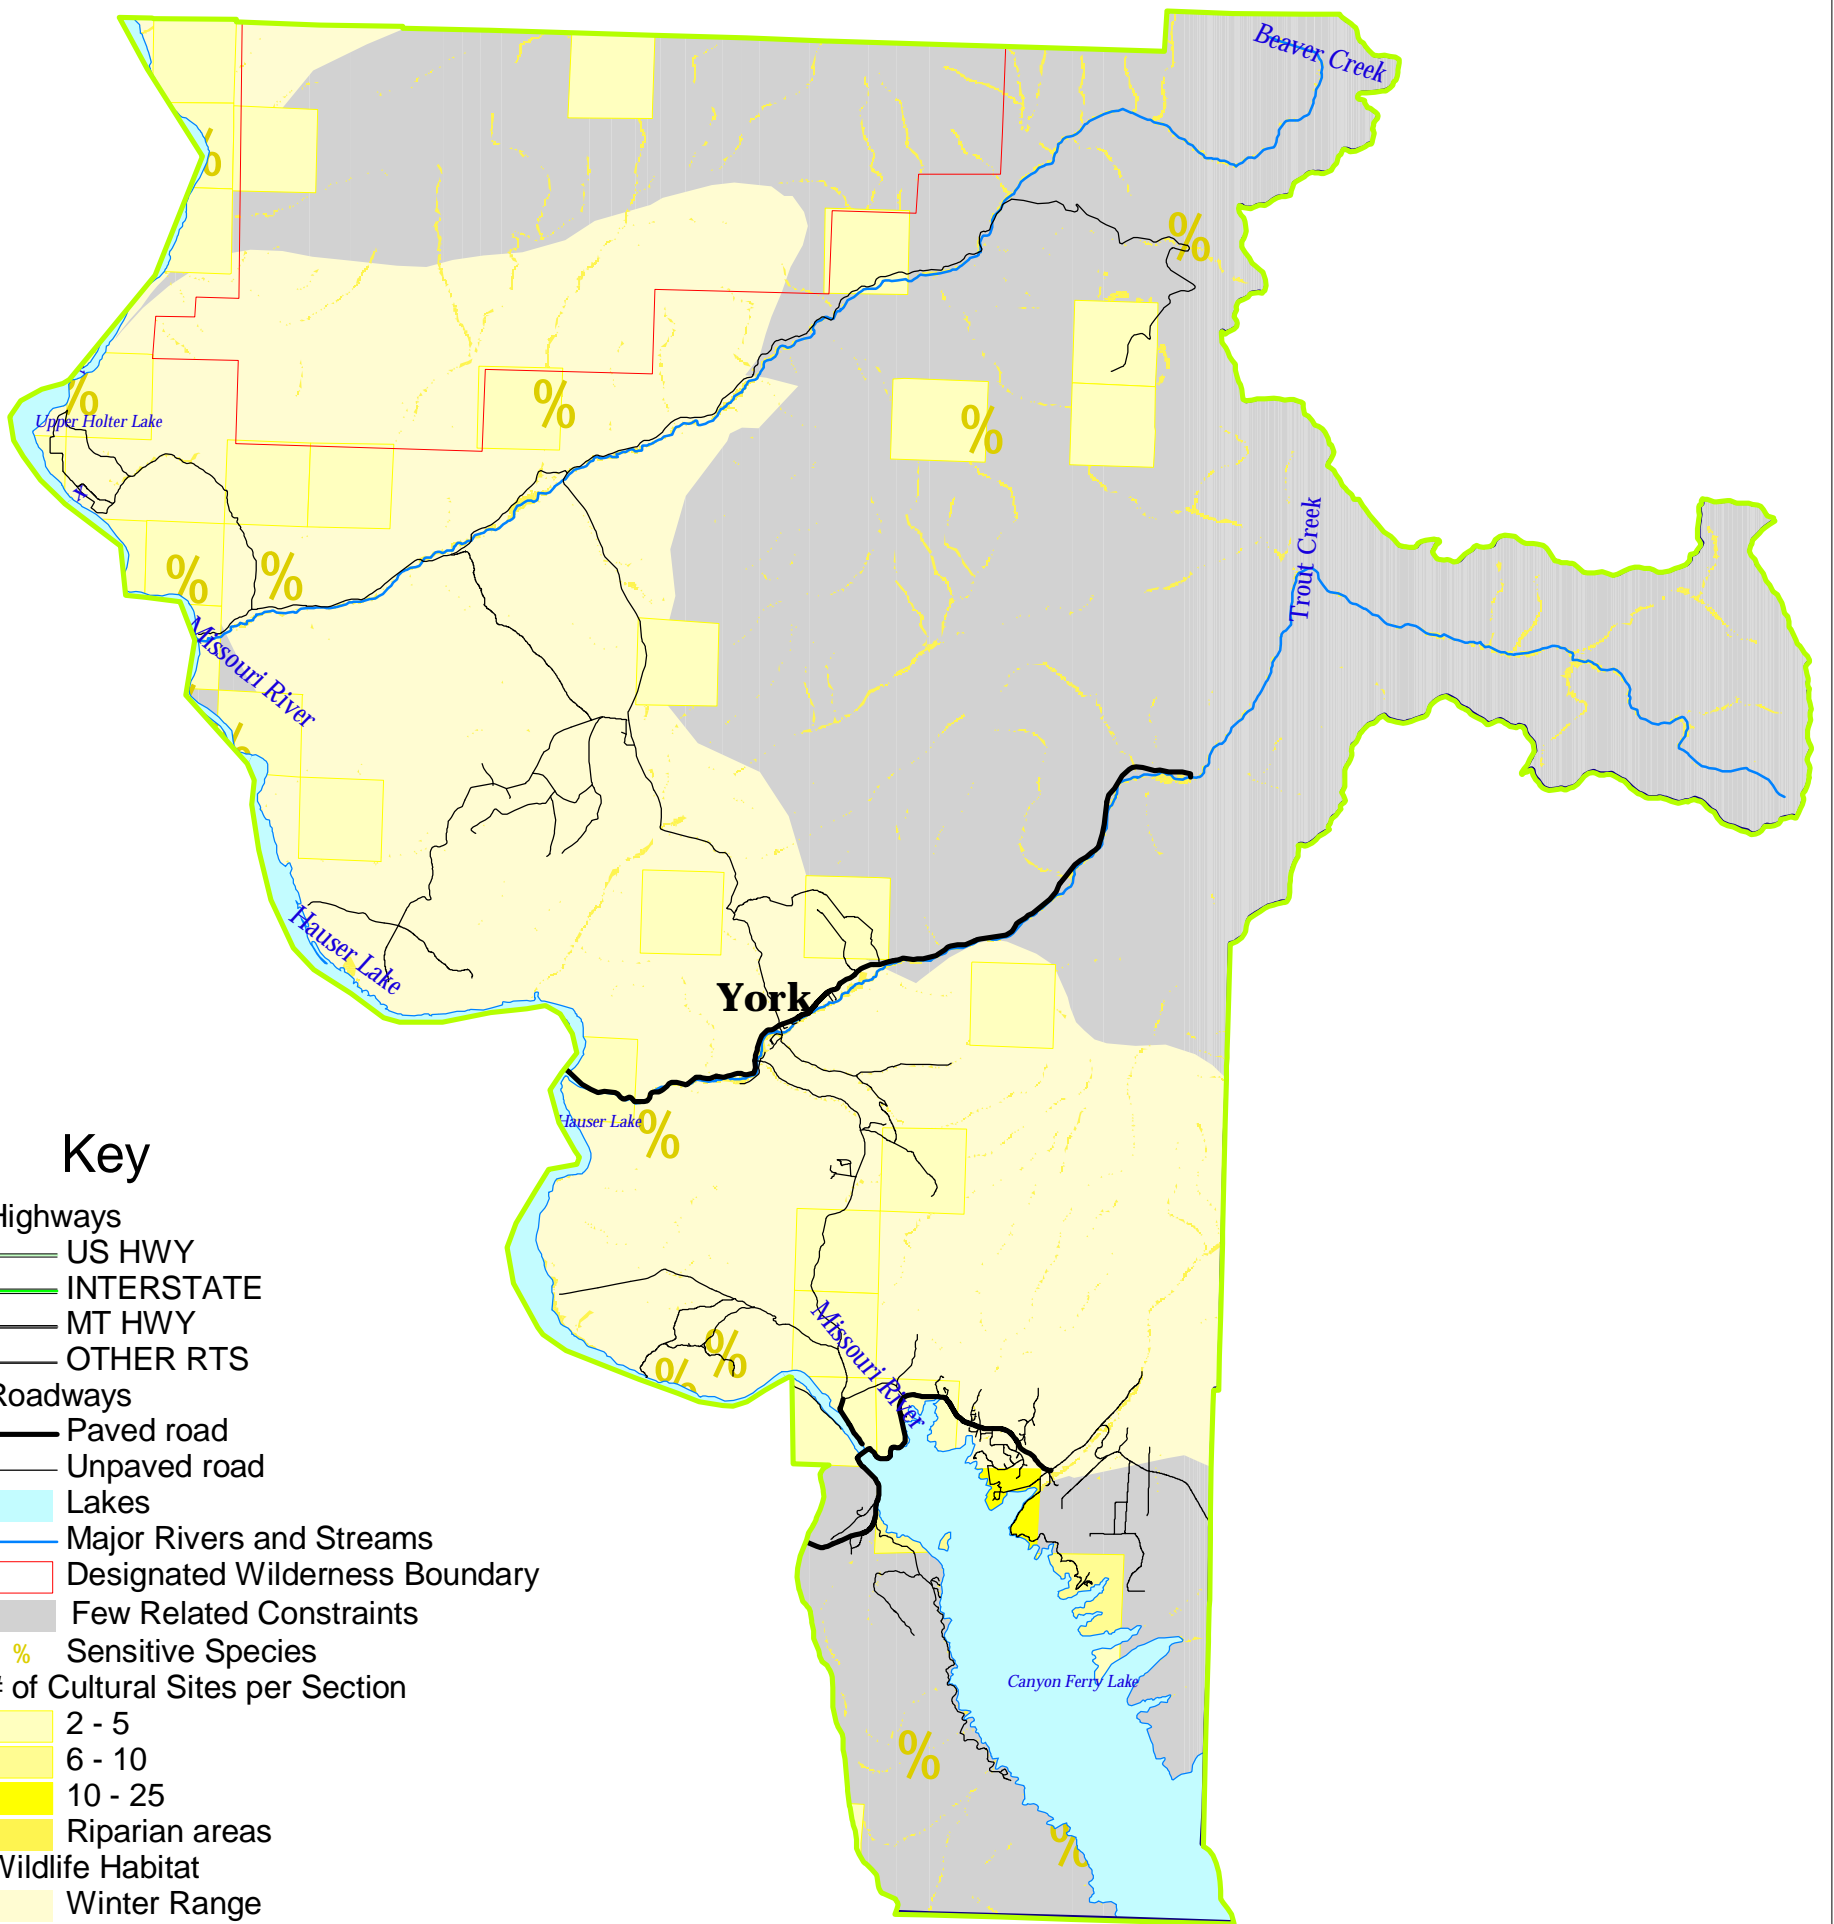

Canyon Ferry - York Planning Area Resource Inventory

Group "A":
Sensitive Species, Cultural Sites,
Riparian Areas, Wildlife Habitat.

1 0 1 2 3 4 5 Miles